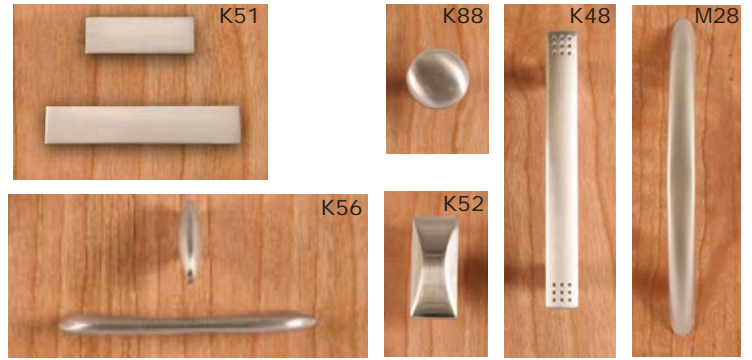

the UPTOWN collection

Refined modern furniture designed to improve the experience of life at work and home. The **UPTOWN** collection of office, entertainment and library pieces are designed with both form and function in mind.

creativity
The **UPTOWN** collection features sleek lines and solid wood curved tops. Polished stainless steel legs compliment hardware choices plus the grill work on doors and the modesty panel on desks.

sustainability
Crafted in America's heartland with the finest solid hard wood and furniture grade veneers, the **UPTOWN** collection is made from your choice of cherry,

maple or oak trees grown in sustainable forests in Wisconsin, Michigan and Pennsylvania that complies with CARB (Phase 1) formaldehyde emission standards. Our low VOC and waterbased adhesives ensure furniture that is suitable for home and work environments.

flexibility
Flexibility is an advantage with the **UPTOWN** collection through simple design choices. Choose wood, finish, and hardware. Make it bigger or smaller, if desired. Choose panel inserts from a variety of metal, glass and solid wood choices. Add optional features such as lighting, shelves and more.

Design Choices

wood & finish
Choose from 4 woods and a variety of stains or paint. Create a combination finish with two colors.

cherry
Red, Antique, Hazelnut, Golden, Mink, Colonial, Black Paint

maple
Natural, Spice, Harvest Wheat, Cabernet, Saddle, Coffee, Black Paint

oak or quartersawn oak
Mission, Medium, Sienna, Espresso, Medium Walnut, Golden, Light, Chestnut, Red, Black Paint

hardware

door and modesty panel inserts

Add optional features • Change dimensions

Visit our website:
www.customshoppefurniture.com

the UPTOWN collection

designed by you

office
entertainment
library

THE CUSTOM SHOPPE