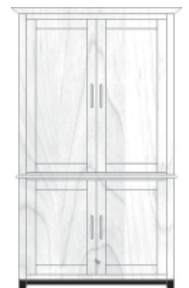

- then a Split Horizontal (CAHZ02 \$330 | \$330 | \$330) will be added to create a two piece cabinet top and bottom.

Exterior View by Style Standard size with molding on: 1 side | 2 sides

HO0682
43.8125W | 45.625W

HO1182
44.75W | 47.5W

HO1782
43.625W | 45.25W

HO2082
44.1875W | 46.375W

HO3382
45.0625W | 48.125W

HO4482
45.0625W | 48.125W

HO5182
45.0625W | 48.125W

HO5482
44.8125W | 47.625W

HO6582
44.125W | 46.25W
With optional Metro Legs (CAPL50)
78.5H