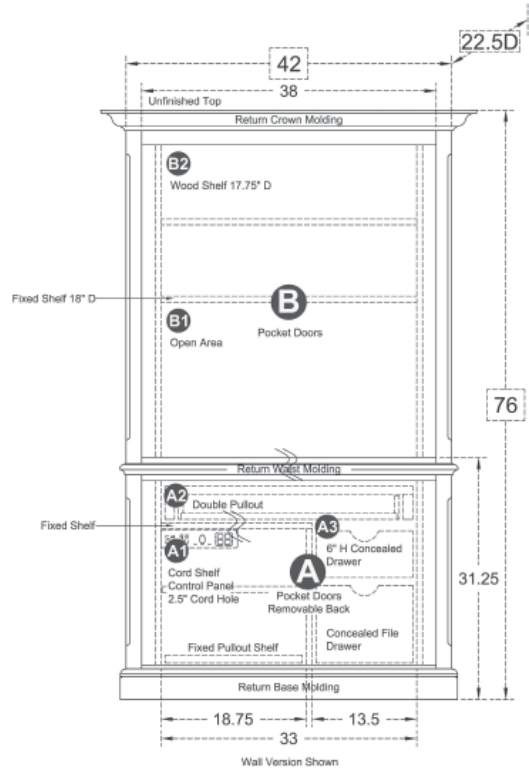

DIMENSION INCREASE PRICE

Do not include decrease inches to calculate price.

2"	4"	6"	8"	10"	12"	14"	16"	18"	20"
\$465	\$510	\$570	\$615	\$675	\$720	\$780	\$825	\$885	\$930

STANDARD DIMENSIONS & CAPABILITIES

Minimum	70H	36W	22.5D
Standard	76H	42W <td>22.5D</td>	22.5D
Maximum	96H*	46W*	28.5D

* Refer to important Custom Notes below.

OPENING HEIGHTS BY STYLE

	06	11	17	20	33	44	51	54	65
A	25.25	24.75	25.25	24.75	23.25	23.75	23.75	24.75	25.25
A1	19	18.5	19	18.5	17	17.5	17.5	18.5	19
A2	5.5	5.5	5.5	5.5	5.5	5.5	5.5	5.5	5.5
A3	19.75	19.25	19.75	19.25	17.75	18.25	18.25	19.25	19.75
B	40.75	39	41.5	40.75	40.25	40.25	40.25	40.5	41.5
B1	20	20	20	20	20	20	20	20	20
B2	20	18.25	20.75	20	19.5	19.5	19.5	19.75	20.75

IMPORTANT CUSTOM NOTES

When Increasing or Decreasing the Width or Depth of this Cabinet

- then refer to the Pocket and Bi-fold Door Chart in Options Price Book to make sure the doors retract fully.

If the height is increased to 84H or more

- then a Split Horizontal (CAHZ02 \$330 | \$330 | \$330) will be added to create a two piece cabinet top and bottom.

Exterior View by Style Standard size with molding on: 1 side | 2 sides

HO0682
43.8125W | 45.625W