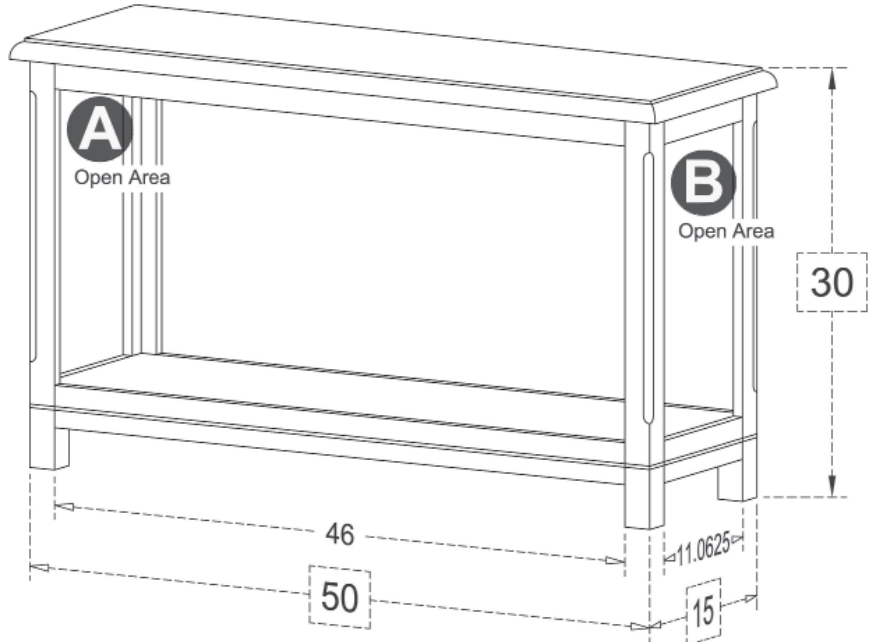

DIMENSION INCREASE PRICE

Do not include decrease inches to calculate price.

2"	4"	6"	8"	10"	12"	14"	16"	18"	20"
\$135	\$150	\$165	\$210	\$255	\$300	\$345	\$390	\$420	\$450

STANDARD DIMENSIONS & CAPABILITIES

Minimum	26H	22W	14.5D
Standard	30H	50W	15D
Maximum	36H	56W	26D

Exterior View by Style Standard size with molding on: 1 side | 2 sides

OPENING HEIGHTS BY STYLE

	06	11	17	20	33	44	51	54	65
A	21.25	21.25	21.25	21.25	21.25	21.25	21.25	22.75	21.25
B	21.25	21.25	21.25	21.25	21.25	21.25	21.25	22.75	21.25