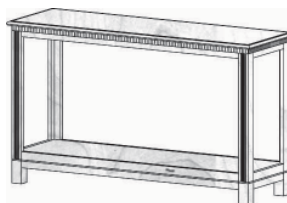

OS20920
50.75W | 51.5W