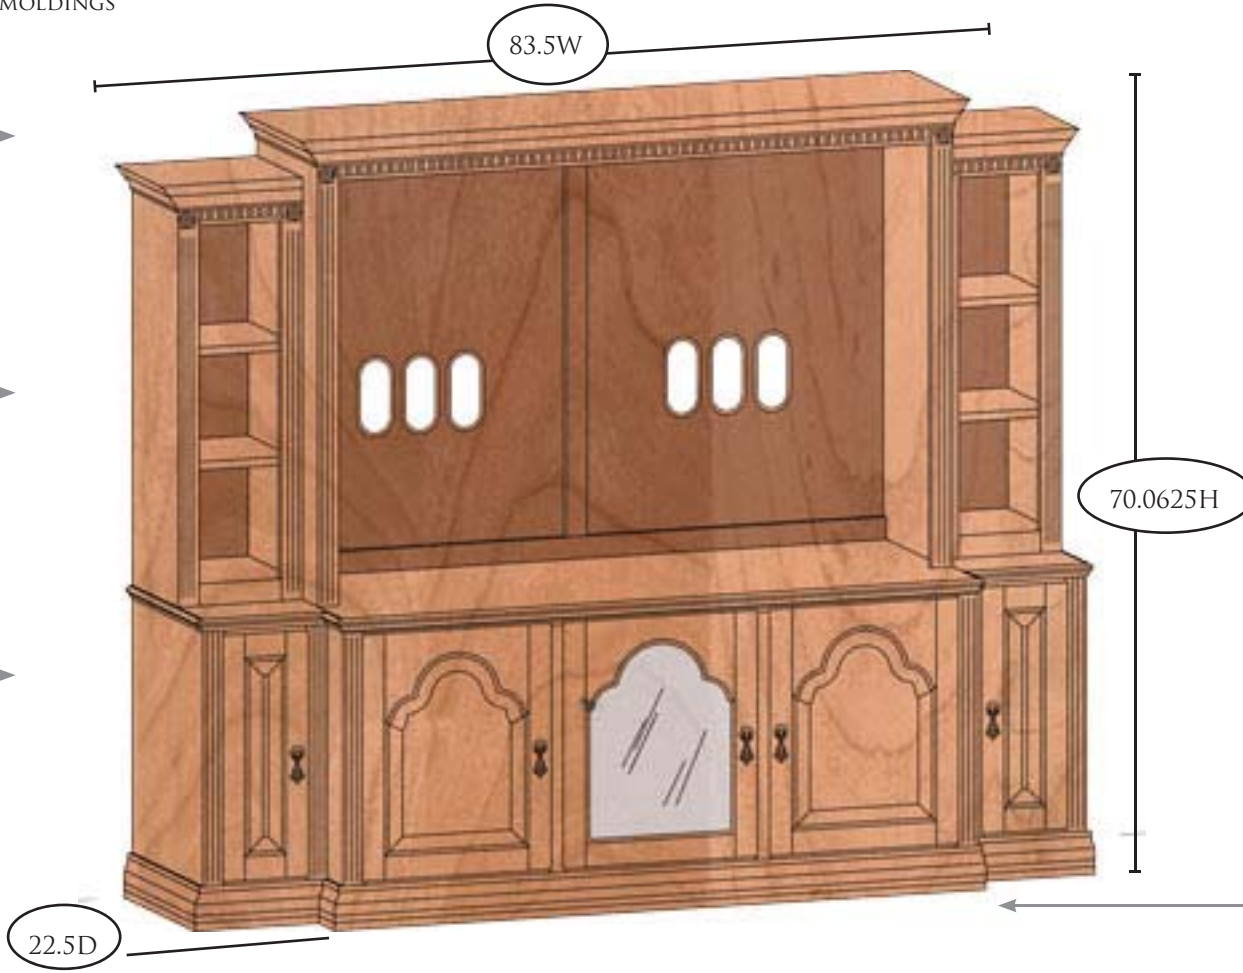

GR524

HT_826L | HT_701L | HT_824 | HT_768 | HT_826R | HT_701R
 SHOWN IN THE (11) PENDELTON DOOR & MOLDING STYLE

DIMENSIONS DO NOT INCLUDE MOLDINGS

HT_824
 - VENTED BACK

HT_826L
 - (2) ADJUSTABLE SHELVES

HT_701L
 - VERTICAL DRAWER

- REFER TO STORE INFORMATION & SAMPLES
- SIMPLE CHOICES
 - DOOR & MOLDING STYLE
 - WOOD
 - FINISH
 - LACQUER
 - DISTRESSING
 - HARDWARE
 - GLASS
 - DESIGN ADVANTAGE
 - MODIFY DIMENSIONS
 - ADD FEATURES