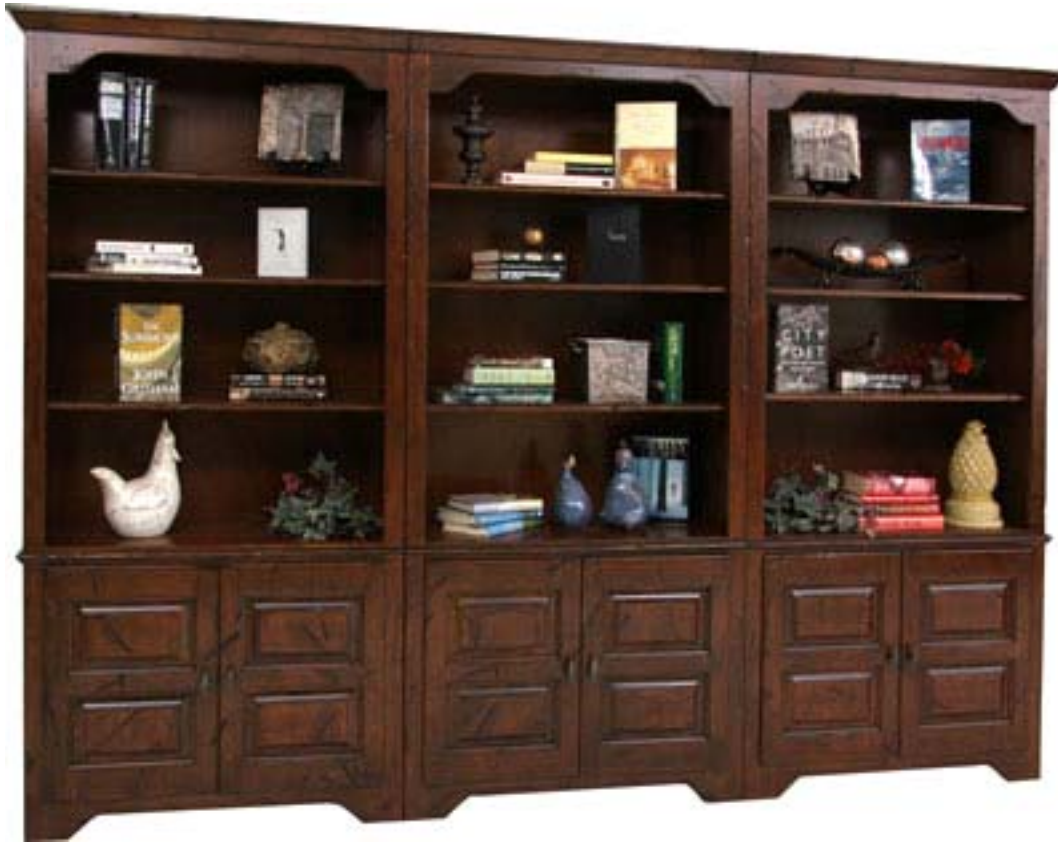

King Wall Unit Grouping

17 Mill Creek Collection

80H x 108W x 16.5D

Reference # 41927

THE CUSTOM SHOPPE

CustomCode		Starting Price:	Oak	Maple	Cherry or Quartersawn
		As Shown:	\$6,030	\$6,930	\$7,545
WU1703	3		\$1,815	\$2,115	\$2,320
		Weathered Finish	\$195	\$195	\$195
WU1703	3		\$1,815	\$2,115	\$2,320
		Weathered Finish	\$195	\$195	\$195
WU1703	3		\$1,815	\$2,115	\$2,320
		Weathered Finish	\$195	\$195	\$195