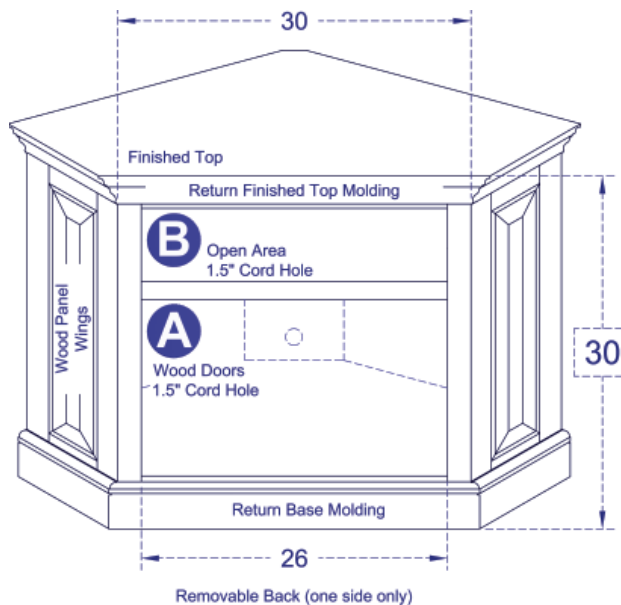

5. LACQUER

- Satin Lacquer Flat Lacquer

6. HARDWARE

Number: _____ Description: _____

7. GLASS

- None Plain Antique Beveled Brass Bevel Lead Frosted
 Lead Mission Lead Seeded Straw Wood Grills

8. MOLDING

The Custom Shoppe will complete moldings between cabinets. Describe ends of grouping.

- Molding on outside edges No molding on outside edges
 Other, describe:

(51) American Traditions shown, over for other styles

STANDARD DIMENSIONS AND CUSTOM CAPABILITIES

MINIMUM:	21H	24.5ATW	19.375D
STANDARD:	30.0H	30.06ATW	
MAXIMUM:	40H	42ATW	30.125D