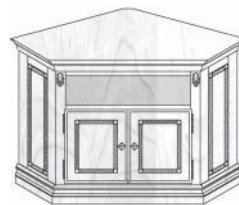

CC4418B
31.6875ATW