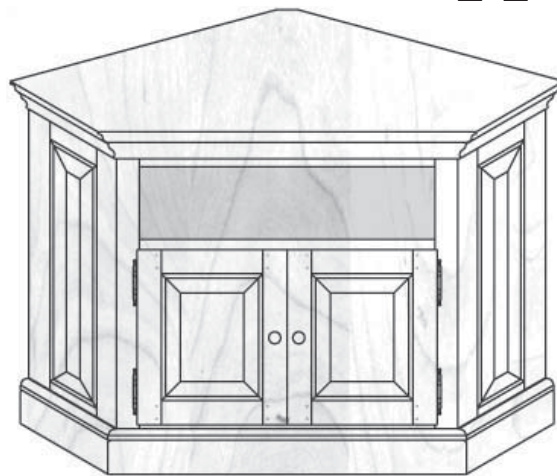

- Molding on outside edges No molding on outside edges
 Other, describe:

(51) American Traditions shown, over for other styles

STANDARD DIMENSIONS AND CUSTOM CAPABILITIES

MINIMUM:	21H	24.5ATW	19.375D
STANDARD:	30.0H	30.06ATW	
MAXIMUM:	40H	42ATW	30.125D