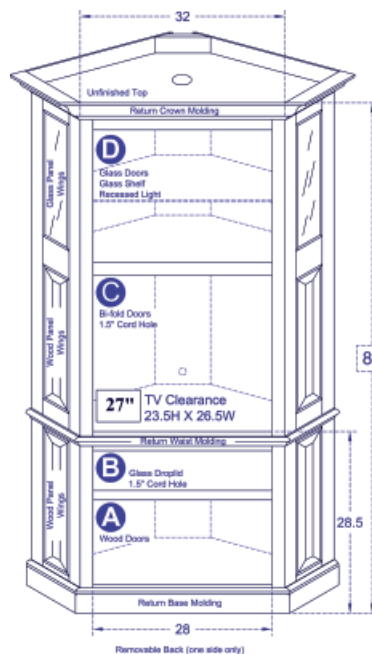

5. LACQUER

- Satin Lacquer Flat Lacquer

6. HARDWARE

Number: _____ Description: _____

7. GLASS

- None Plain Antique Beveled Brass Bevel Lead Frosted
 Lead Mission Lead Seeded Straw Wood Grills

8. MOLDING

The Custom Shoppe will complete moldings between cabinets. Describe ends of grouping.

- Molding on outside edges No molding on outside edges
 Other, describe:

(51) American Traditions shown, over for other styles

STANDARD DIMENSIONS AND CUSTOM CAPABILITIES

MINIMUM:	70H	24.5ATW	19.375D
STANDARD:	80.0H	31.50ATW	
MAXIMUM:	83.9375H (96H)	42ATW	28.75D

DIMENSIONS

Review the standard cabinet dimensions above and note any changes required within minimum and maximum dimensions (fees apply) to accommodate your TV, components or wall.

OPTIONAL FEATURES

Extra shelves? Legs? Lighting? Cord Holes? Add or remove features for design ideas and storage needs.