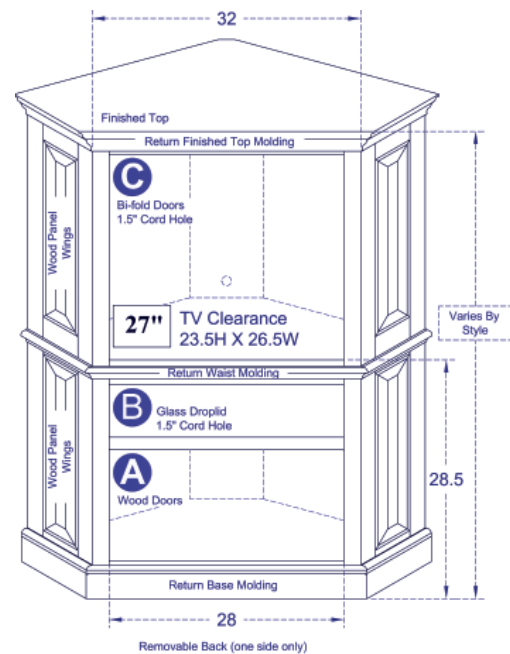

5. LACQUER

- Satin Lacquer Flat Lacquer

6. HARDWARE

Number: _____ Description: _____

7. GLASS

- None Plain Antique Beveled Brass Bevel Lead Frosted
 Lead Mission Lead Seeded Straw Wood Grills

8. MOLDING

The Custom Shoppe will complete moldings between cabinets. Describe ends of grouping.

- Molding on outside edges No molding on outside edges
 Other, describe:

(51) American Traditions shown, over for other styles

STANDARD DIMENSIONS AND CUSTOM CAPABILITIES

MINIMUM:	28H	24.5ATW	19.375D
STANDARD:	55.75H	31.50ATW	
MAXIMUM:	69H	42ATW	30.125D

DIMENSIONS

Review the standard cabinet dimensions above and note any changes required within minimum and maximum dimensions (fees apply) to accommodate your TV, components or wall.

OPTIONAL FEATURES

Extra shelves? Legs? Lighting? Cord Holes? Add or remove features for design ideas and storage needs.