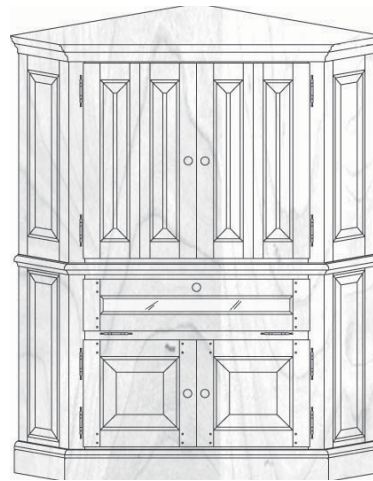

5. LACQUER

- Satin Lacquer Flat Lacquer

6. HARDWARE

Number: _____ Description: _____

7. GLASS

- None Plain Antique Beveled Brass Bevel Lead Frosted
 Lead Mission Lead Seeded Straw Wood Grills

8. MOLDING

The Custom Shoppe will complete moldings between cabinets. Describe ends of grouping.

- Molding on outside edges No molding on outside edges
 Other, describe:

(51) American Traditions shown, over for other styles

STANDARD DIMENSIONS AND CUSTOM CAPABILITIES

MINIMUM:	28H	24.5ATW	19.375D
STANDARD:	55.75H	31.50ATW	
MAXIMUM:	69H	42ATW	30.125D