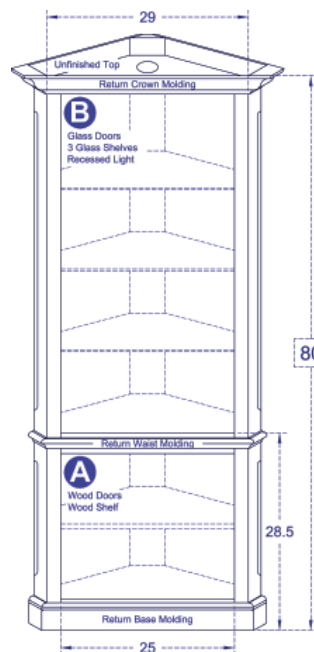

5. LACQUER

- Satin Lacquer Flat Lacquer

6. HARDWARE

Number: _____ Description: _____

7. GLASS

- None Plain Antique Beveled Brass Bevel Lead Frosted
 Lead Mission Lead Seeded Straw Wood Grills

8. MOLDING

The Custom Shoppe will complete moldings between cabinets. Describe ends of grouping.

- Molding on outside edges No molding on outside edges
 Other, describe:

(51) American Traditions shown, over for other styles

STANDARD DIMENSIONS AND CUSTOM CAPABILITIES

MINIMUM:	70H	12ATW	9.125D
STANDARD:	80.0H	22.50ATW	
MAXIMUM:	83.9375H (96H)	28.5ATW	19.4375D

DIMENSIONS

Review the standard cabinet dimensions above and note any changes required within minimum and maximum dimensions (fees apply) to accommodate your TV, components or wall.

OPTIONAL FEATURES

Extra shelves? Legs? Lighting? Cord Holes? Add or remove features for design ideas and storage needs.