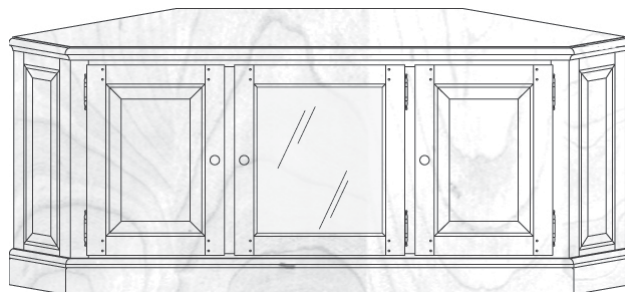

1. DOOR & MOLDING STYLE CHOICE

1. ☐ 06 Wyndham Hill   ☐ 11 Pendelton   ☐ 17 Mill Creek
   ☐ 20 Barrington   ☐ 33 Coventry   ☐ 44 Brighton Harbour
   ☐ 51 American Traditions   ☐ 54 Horizons   ☐ 65 Harmony

2. WOOD CHOICE

1. ☐ Cherry   ☐ Maple   ☐ Oak   ☐ Quarter sawn Oak

3. FINISH Refer to store kiosk for finish colors.

1. ☐ Stain   ☐ Glazed Finish   ☐ Glazed Finish with Olde World Distressing
   ☐ Passages Handrubbed Finish   ☐ Paint

Finish Name: _____

4. DISTRESSING

1. ☐ No Distressing
   ☐ Distressing (random nicks & dents and wear sanded edges prior to finish)
   ☐ Antique Detailing (random nicks, dents, wear sanded edges prior to finish, rasp marks, and worm holes)

included with Olde World or Passages finish selection above:

1. ☐ Olde World Distressing (random nicks, dents, wear sanded edges prior to finish, rasp marks, worm holes, gouges and glaze)
   ☐ Passages Handrubbed Finish Distressing (random nicks, dents, wear sanded edges prior to finish, rasp marks, and worm holes)

5. LACQUER

1. ☐ Satin Lacquer   ☐ Flat Lacquer

6. HARDWARE

Number: _____ Description: _____

7. GLASS

1. ☐ None   ☐ Plain   ☐ Antique   ☐ Beveled   ☐ Brass Bevel Lead   ☐ Frosted
   ☐ Lead   ☐ Mission Lead   ☐ Seeded   ☐ Straw   ☐ Wood Grills

8. MOLDING

The Custom Shoppe will complete moldings between cabinets. Describe ends of grouping.

1. ☐ Molding on outside edges   ☐ No molding on outside edges
   ☐ Other, describe:

(51) American Traditions shown, over for other styles

55"-62"