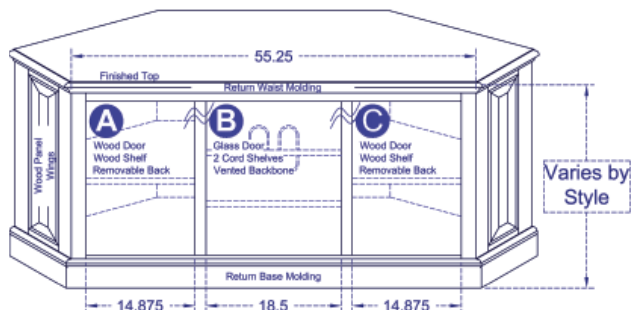

STANDARD DIMENSIONS AND CUSTOM CAPABILITIES

MINIMUM:	21H	43.1875ATW	19.375D
STANDARD:	27.75H	47.94ATW	
MAXIMUM:	40H	52ATW	28.75D

DIMENSIONS

Review the standard cabinet dimensions above and note any changes required within minimum and maximum dimensions (fees apply) to accommodate your TV, components or wall.

OPTIONAL FEATURES

Extra shelves? Legs? Lighting? Cord Holes? Add or remove features for design ideas and storage needs.

ANYTHING ELSE?

Is there something you need, that you cant find in our literature - write your ideas and questions here.