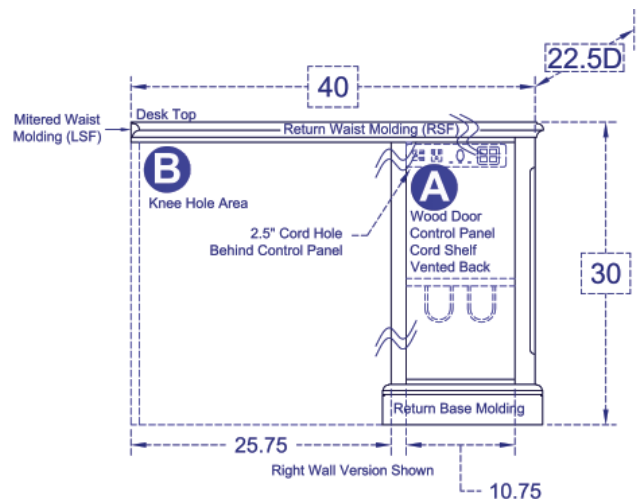

Back options for this cabinet:

1. ☐ W - Wall Back: Unfinished back
   ☐ C - Conference Back: Finished back
   ☐ E - Exec. Wall Back: Unfinished back raised panel sides
   ☐ X - Exec. Conference Back: Raised panel back & sides

STANDARD DIMENSIONS AND CUSTOM CAPABILITIES

MINIMUM:	30H	20W	22.5D
STANDARD:	30.0H	40.0W	22.5D
MAXIMUM:	34H	52.25W (58W)	22.5D

DIMENSIONS

Review the standard cabinet dimensions above and note any changes required within minimum and maximum dimensions (fees apply) to accommodate your TV, components or wall.

OPTIONAL FEATURES

Extra shelves? Legs? Lighting? Cord Holes? Add or remove features for design ideas and storage needs.

ANYTHING ELSE?

Is there something you need, that you cant find in our literature - write your ideas and questions here.