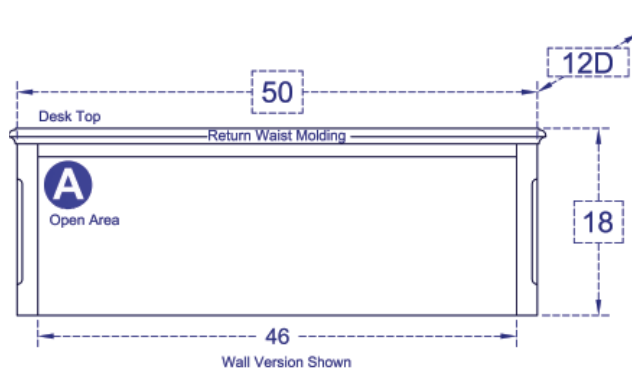

- Molding on outside edges No molding on outside edges
 Other, describe: _____

(51) American Traditions shown, over for other styles

STANDARD DIMENSIONS AND CUSTOM CAPABILITIES

| | | | |
|------------------|-------|-------|-------|
| MINIMUM: | 10H | 18W | 8D |
| STANDARD: | 18.0H | 50.0W | 12.0D |
| MAXIMUM: | 40H | 72W | 22.5D |