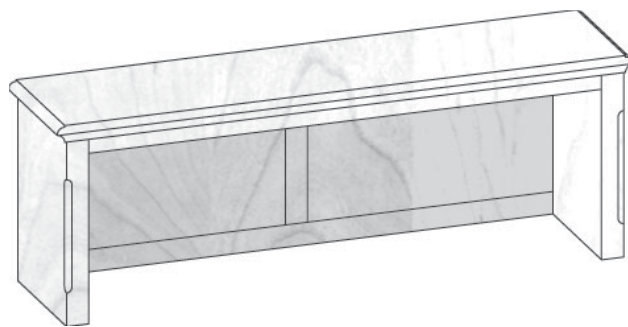

5. LACQUER

- Satin Lacquer Flat Lacquer

6. HARDWARE

Number: _____ Description: _____

7. GLASS

- None Plain Antique Beveled Brass Bevel Lead Frosted
 Lead Mission Lead Seeded Straw Wood Grills

8. MOLDING

The Custom Shoppe will complete moldings between cabinets. Describe ends of grouping.

- Molding on outside edges No molding on outside edges
 Other, describe: _____

(51) American Traditions shown, over for other styles

STANDARD DIMENSIONS AND CUSTOM CAPABILITIES

| | | | |
|------------------|-------|-------|-------|
| MINIMUM: | 10H | 18W | 8D |
| STANDARD: | 18.0H | 50.0W | 12.0D |
| MAXIMUM: | 40H | 72W | 22.5D |