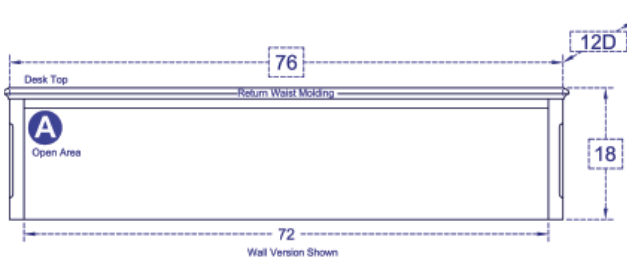

- Molding on outside edges No molding on outside edges
 Other, describe:

(51) American Traditions shown, over for other styles

STANDARD DIMENSIONS AND CUSTOM CAPABILITIES

MINIMUM:	10H	66W	8D
STANDARD:	18.0H	76.0W	12.0D
MAXIMUM:	40H	80.5W	22.5D