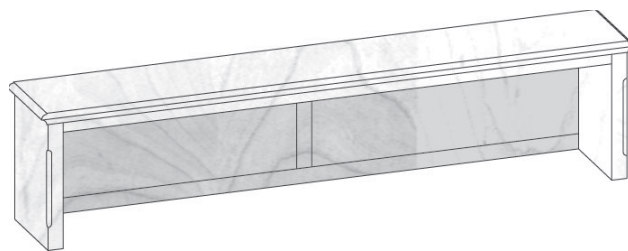

5. LACQUER

- Satin Lacquer Flat Lacquer

6. HARDWARE

Number: _____ Description: _____

7. GLASS

- None Plain Antique Beveled Brass Bevel Lead Frosted
 Lead Mission Lead Seeded Straw Wood Grills

8. MOLDING

The Custom Shoppe will complete moldings between cabinets. Describe ends of grouping.

- Molding on outside edges No molding on outside edges
 Other, describe:

(51) American Traditions shown, over for other styles

STANDARD DIMENSIONS AND CUSTOM CAPABILITIES

MINIMUM:	10H	66W	8D
STANDARD:	18.0H	76.0W	12.0D
MAXIMUM:	40H	80.5W	22.5D