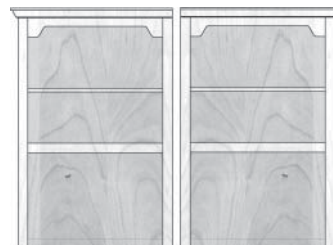

HO17340 L/R
33.625W | 35.25W