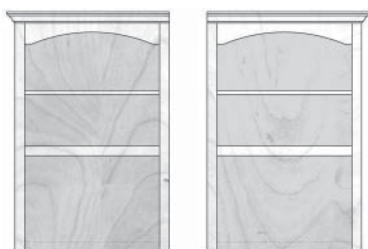

HO06340 L/R
33.8125W | 35.625W