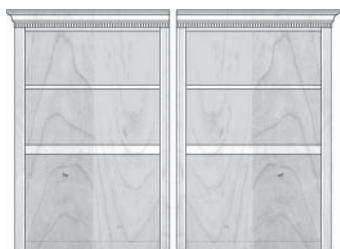

HO20340 L/R
34.1875W | 36.375W