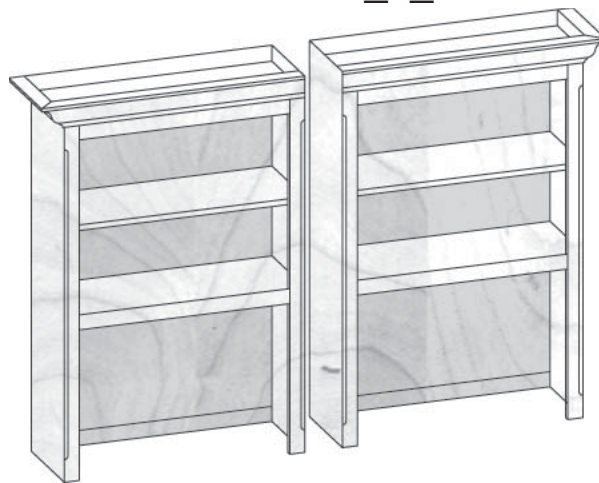

5. LACQUER

- Satin Lacquer Flat Lacquer

6. HARDWARE

Number: _____ Description: _____

7. GLASS

- None Plain Antique Beveled Brass Bevel Lead Frosted
 Lead Mission Lead Seeded Straw Wood Grills

8. MOLDING

The Custom Shoppe will complete moldings between cabinets. Describe ends of grouping.

- Molding on outside edges No molding on outside edges
 Other, describe:

(51) American Traditions shown, over for other styles

STANDARD DIMENSIONS AND CUSTOM CAPABILITIES

MINIMUM:	40H	18W	12D
STANDARD:	50.0H	32.0W	12.0D
MAXIMUM:	66H	40W	22.5D