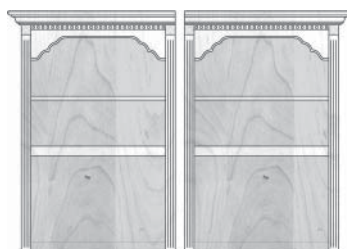

HO11340 L/R
34.75W | 37.5W