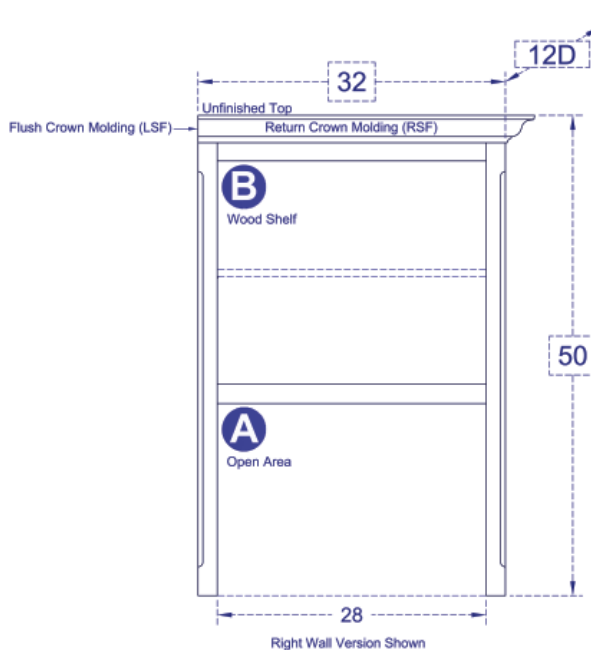

5. LACQUER

- Satin Lacquer Flat Lacquer

6. HARDWARE

Number: _____ Description: _____

7. GLASS

- None Plain Antique Beveled Brass Bevel Lead Frosted
 Lead Mission Lead Seeded Straw Wood Grills

8. MOLDING

The Custom Shoppe will complete moldings between cabinets. Describe ends of grouping.

- Molding on outside edges No molding on outside edges
 Other, describe:

(51) American Traditions shown, over for other styles

STANDARD DIMENSIONS AND CUSTOM CAPABILITIES

MINIMUM:	40H	18W	12D
STANDARD:	50.0H	32.0W	12.0D
MAXIMUM:	66H	40W	22.5D

Back options for this cabinet:

- W - Wall Back: Unfinished back
 C - Conference Back: Finished back
 E - Exec. Wall Back: Unfinished back raised ranel sides

DIMENSIONS

Review the standard cabinet dimensions above and note any changes required within minimum and maximum dimensions (fees apply) to accommodate your TV, components or wall.