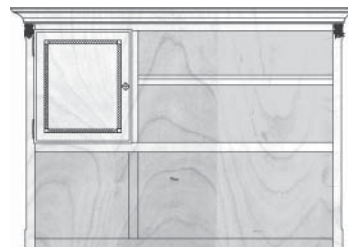

HO44386
69.0625W | 72.125W