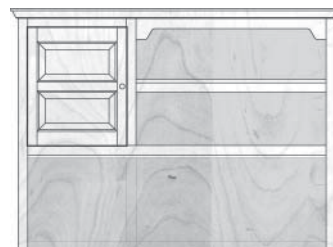

HO17386
67.625W | 69.25W