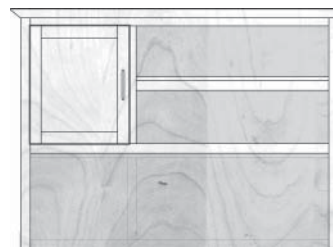

HO65386
68.125W | 70.25W