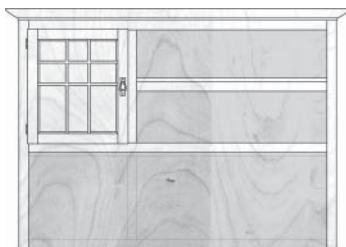

HO54386
68.8125W | 71.625W