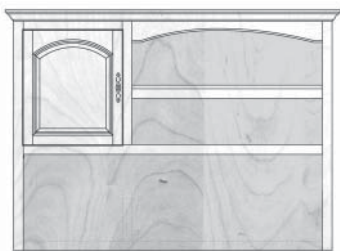

HO06386
67.8125W | 69.625W