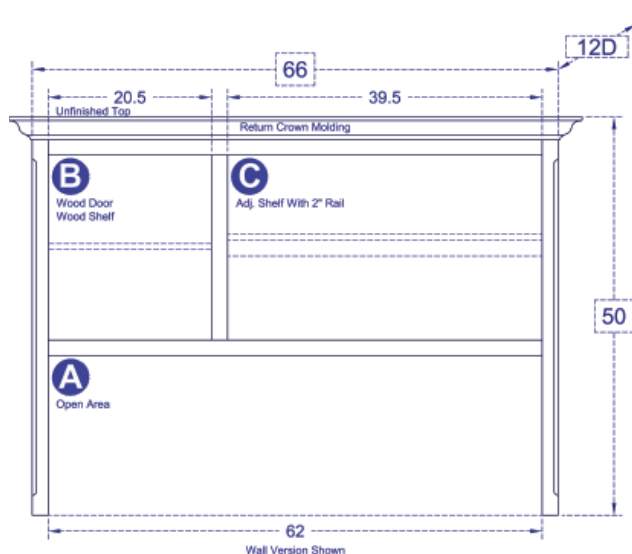

1. Back options for this cabinet:
   ( ) W - Wall Back: Unfinished back
   ( ) C - Conference Back: Finished back
   ( ) E - Exec. Wall Back: Unfinished back raised ranel sides

STANDARD DIMENSIONS AND CUSTOM CAPABILITIES

MINIMUM:	40H	47W	12D
STANDARD:	50.0H	66.0W	12.0D
MAXIMUM:	66H	68.5W (76W)	22.5D

DIMENSIONS

Review the standard cabinet dimensions above and note any changes required within minimum and maximum dimensions (fees apply) to accommodate your TV, components or wall.

OPTIONAL FEATURES

Extra shelves? Legs? Lighting? Cord Holes? Add or remove features for design ideas and storage needs.

ANYTHING ELSE?

Is there something you need, that you cant find in our literature - write your ideas and questions here.