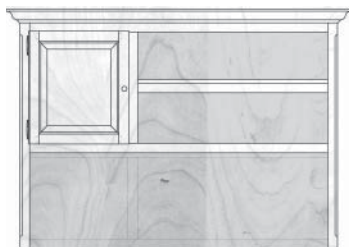

HO51386
69.0625W | 72.125W