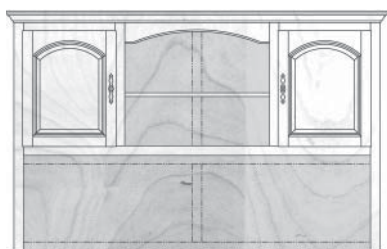

HO06390
77.8125W | 79.625W