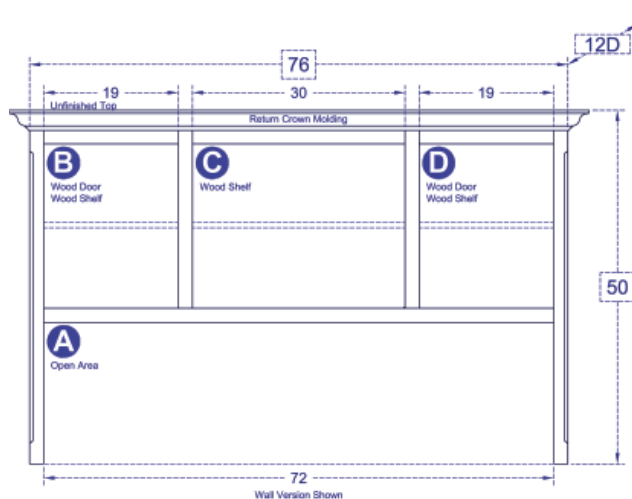

Back options for this cabinet:

1. ☐ W - Wall Back: Unfinished back
   ☐ C - Conference Back: Finished back
   ☐ E - Exec. Wall Back: Unfinished back raised ranel sides

STANDARD DIMENSIONS AND CUSTOM CAPABILITIES

MINIMUM:	40H	56W	12D
STANDARD:	50.0H	76.0W	12.0D
MAXIMUM:	66H	76W	22.5D

DIMENSIONS

Review the standard cabinet dimensions above and note any changes required within minimum and maximum dimensions (fees apply) to accommodate your TV, components or wall.

OPTIONAL FEATURES

Extra shelves? Legs? Lighting? Cord Holes? Add or remove features for design ideas and storage needs.

ANYTHING ELSE?

Is there something you need, that you cant find in our literature - write your ideas and questions here.