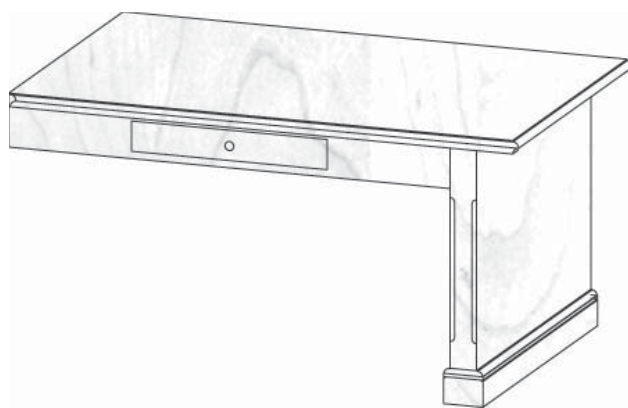

5. LACQUER

- Satin Lacquer Flat Lacquer

6. HARDWARE

Number: _____ Description: _____

7. GLASS

- None Plain Antique Beveled Brass Bevel Lead Frosted
 Lead Mission Lead Seeded Straw Wood Grills

8. MOLDING

The Custom Shoppe will complete moldings between cabinets. Describe ends of grouping.

- Molding on outside edges No molding on outside edges
 Other, describe:

(51) American Traditions shown, over for other styles

Conference Version Shown

*(Dimension includes a 4" overhang)

** (Section E is located on the back side of the desk opposite section C.)