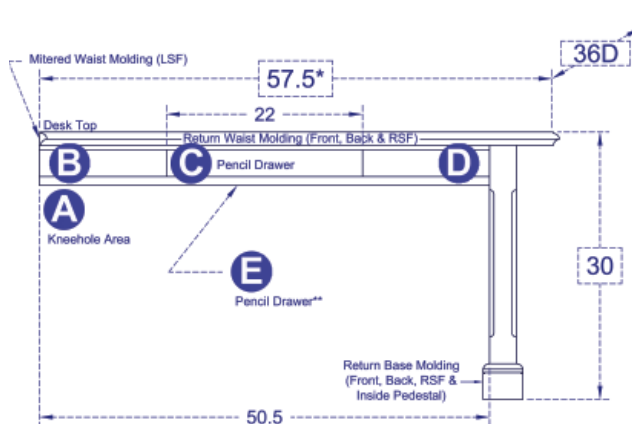

- Molding on outside edges No molding on outside edges
 Other, describe:

(51) American Traditions shown, over for other styles

Conference Version Shown

*(Dimension includes a 4" overhang)

** (Section E is located on the back side of the desk opposite section C.)

STANDARD DIMENSIONS AND CUSTOM CAPABILITIES

MINIMUM:	30H	54W	28.5D
STANDARD:	30.0H	57.5W	36.0D
MAXIMUM:	34H	64W	36D

Back options for this cabinet:

- W - Wall Back: Unfinished back
 C - Conference Back: Finished back
 X - Exec. Conference Back: Raised panel back & sides