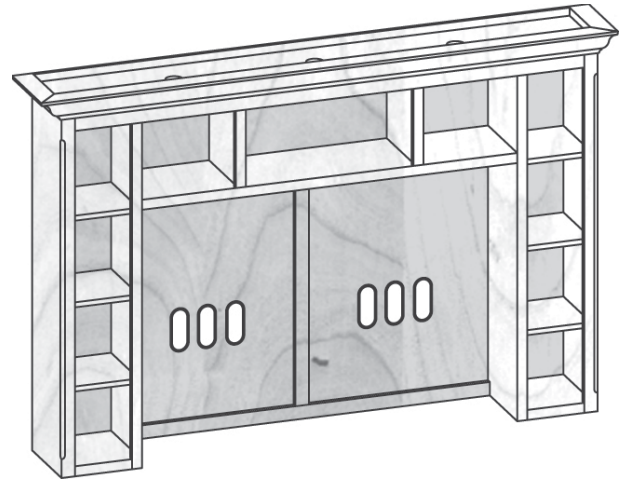

5. LACQUER

- Satin Lacquer Flat Lacquer

6. HARDWARE

Number: _____ Description: _____

7. GLASS

- None Plain Antique Beveled Brass Bevel Lead Frosted
 Lead Mission Lead Seeded Straw Wood Grills

8. MOLDING

The Custom Shoppe will complete moldings between cabinets. Describe ends of grouping.

- Molding on outside edges No molding on outside edges
 Other, describe:

(51) American Traditions shown, over for other styles

STANDARD DIMENSIONS AND CUSTOM CAPABILITIES

MINIMUM:	40H	60W	10D
STANDARD:	56.25H	80.0W	12.0D
MAXIMUM:	62H	84W	22.5D