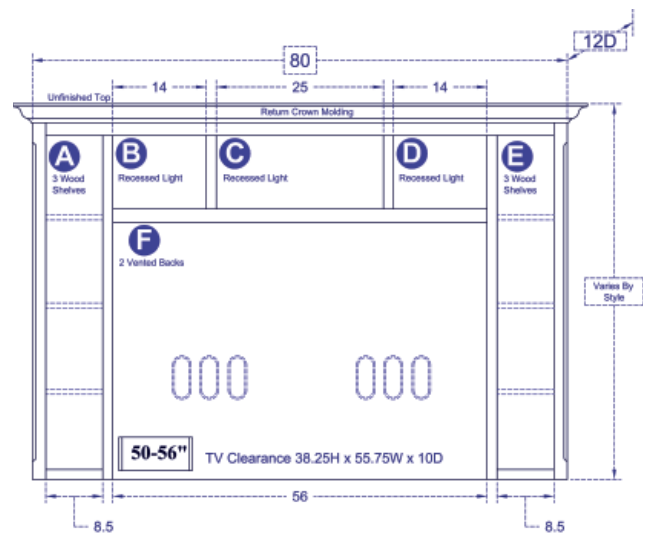

- Molding on outside edges No molding on outside edges
 Other, describe:

(51) American Traditions shown, over for other styles

STANDARD DIMENSIONS AND CUSTOM CAPABILITIES

MINIMUM:	40H	60W	10D
STANDARD:	56.25H	80.0W	12.0D
MAXIMUM:	62H	84W	22.5D