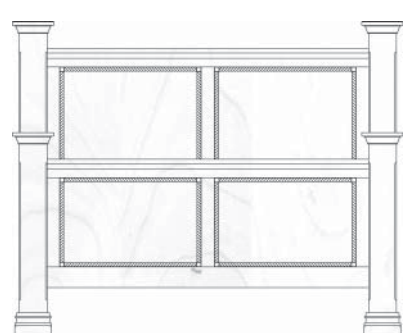

OS44776
69.5W | 70.75W