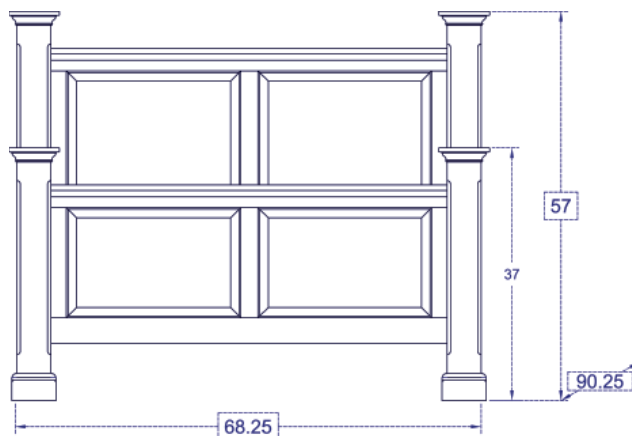

- Molding on outside edges No molding on outside edges
 Other, describe:

(51) American Traditions shown, over for other styles

STANDARD DIMENSIONS AND CUSTOM CAPABILITIES

MINIMUM:	57H	68.25W	90.25D
STANDARD:	57.0H	68.25W	90.25D
MAXIMUM:	57.00H	68.25W	90.25D