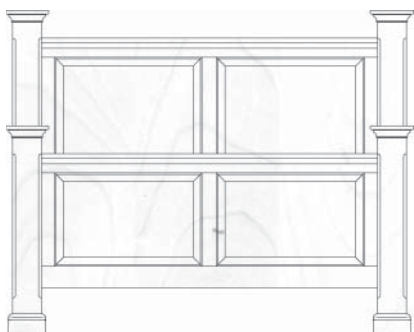

OS51776
69.5W | 70.75W