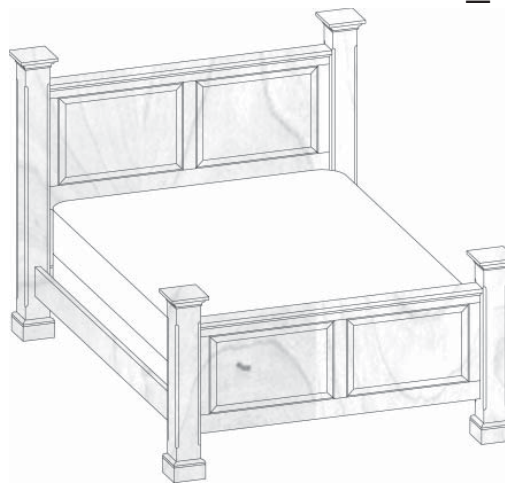

- Molding on outside edges No molding on outside edges
 Other, describe:

(51) American Traditions shown, over for other styles

STANDARD DIMENSIONS AND CUSTOM CAPABILITIES

MINIMUM:	57H	68.25W	90.25D
STANDARD:	57.0H	68.25W	90.25D
MAXIMUM:	57.00H	68.25W	90.25D