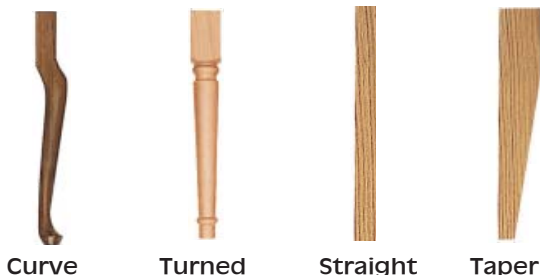

THE TABLE SHOPPE™

A simple "design your own table" program from The Custom Shoppe.

1 Choose a table

2 Choose a shape

3 Specify dimensions

	Minimum	Maximum
Rectangular	18" wide 28" long	35" wide 60" long
Square	28" square	42" square
Round	28" diameter	42" diameter

4 Choose an edge

5 Choose an apron

6 Choose a Leg

7 Choose a wood

8 Choose a finish

9 Choose a distressing level

- No Distressing
- Light Distressing
Nicks and dents.
- Antique Distressing
Nicks, dents, worm holes, and rasp marks.
- Heavy Distressing
Nicks, dents, wear sanding (prior to finish), worm holes, rasp marks and gouges. Features are accented with a warm glaze.

- Made in the USA.
- Top 3/4" solid wood.
- Made of solid maple or cherry.
- Lead time: 3-4 weeks.
- Affordable with heirloom quality.

- Its easy! A few simple choices and you have a unique table.
- Coordinate style elements - legs, apron, edge, finish - to compliment any decor.
- Specify the size - to the nearest inch.